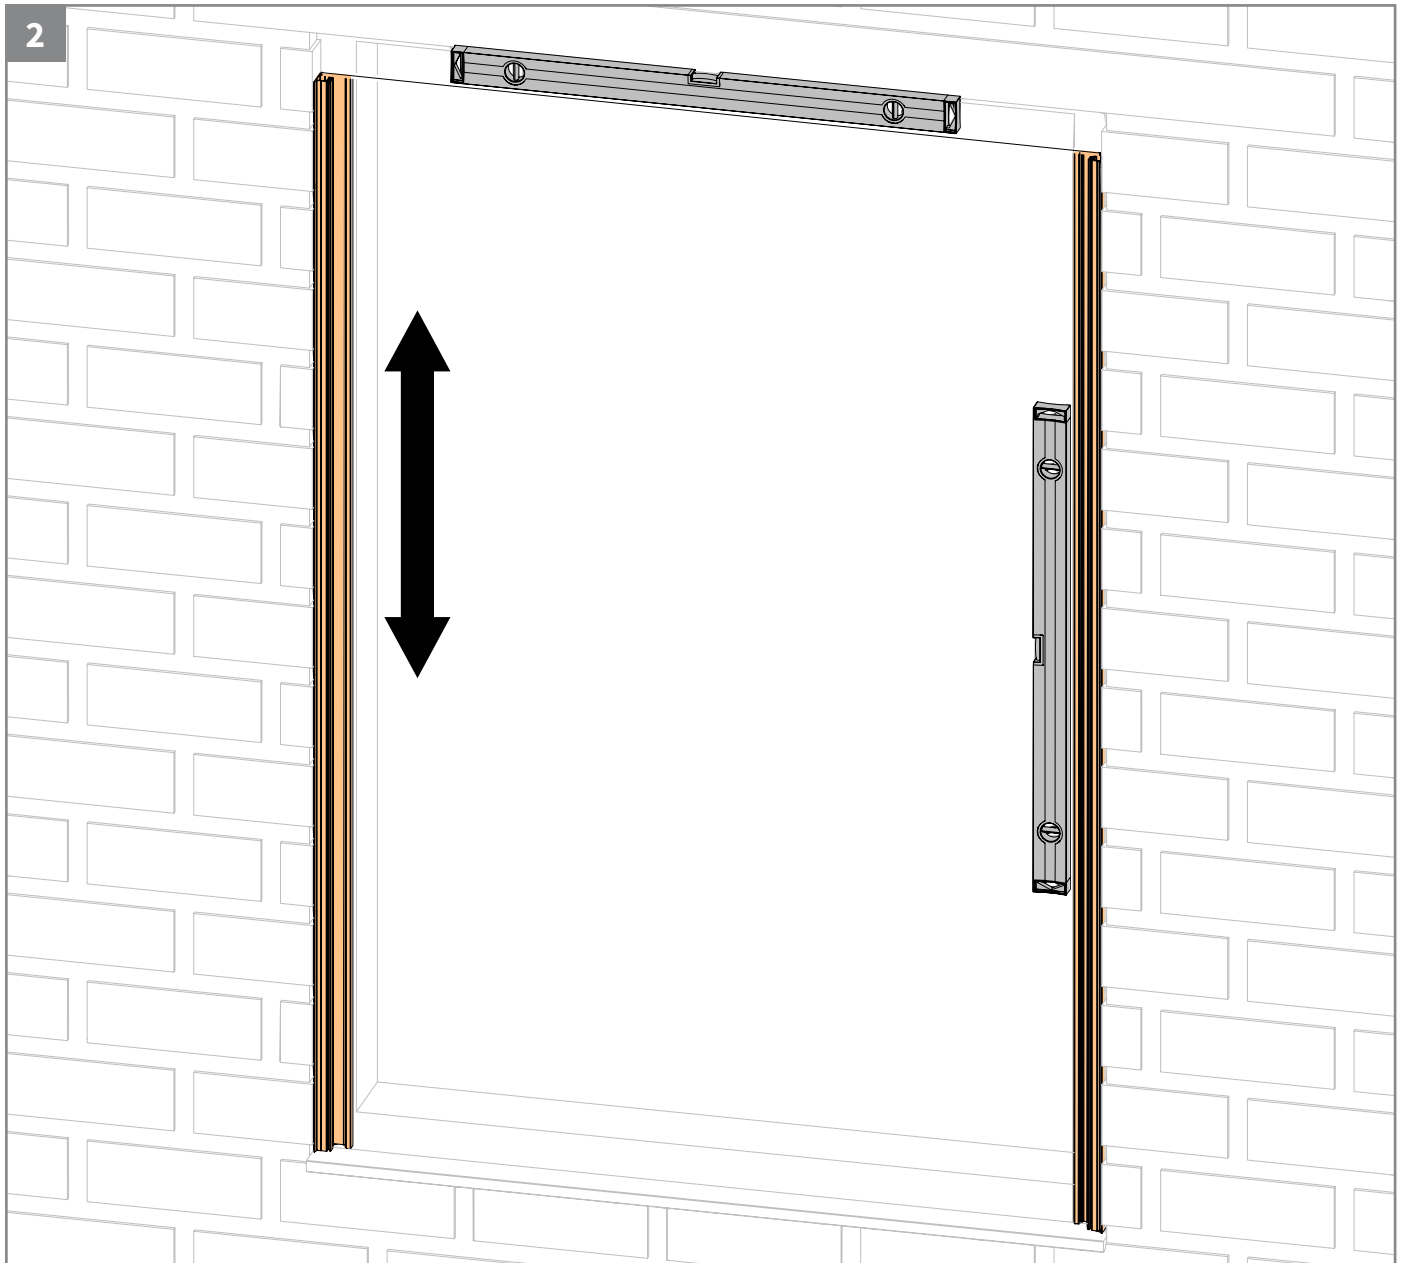

Controleer of de gevel vlak is

V550 Ritzscreen

V550 Ritzscreen

V550 Ritzscreen

6

V550 Ritzscreen

Option