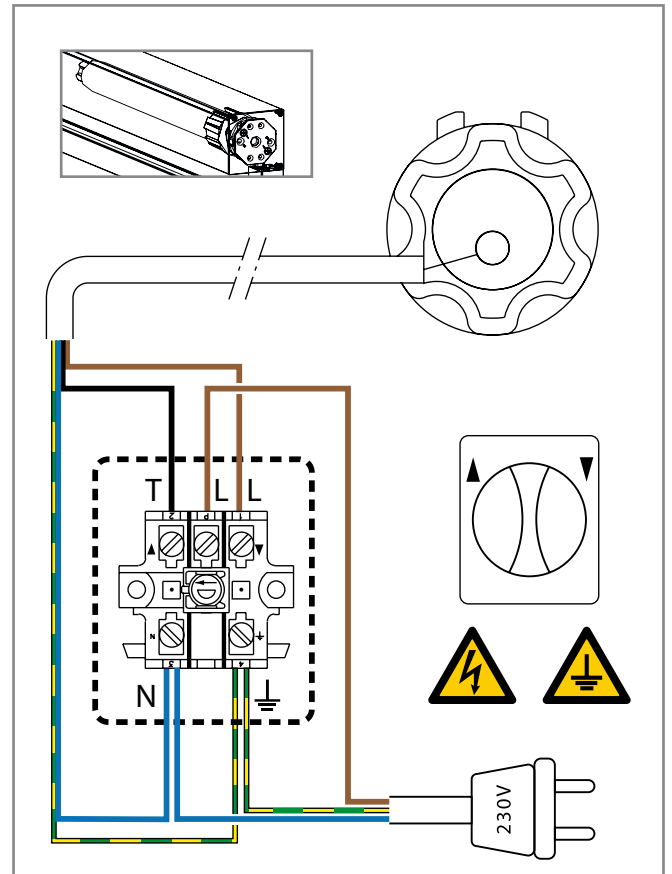

Controleer of de gevel vlak is

V550 Ritzscreen

V550 Ritzscreen

V550 Ritzscreen

6

V550 Ritzscreen

Option