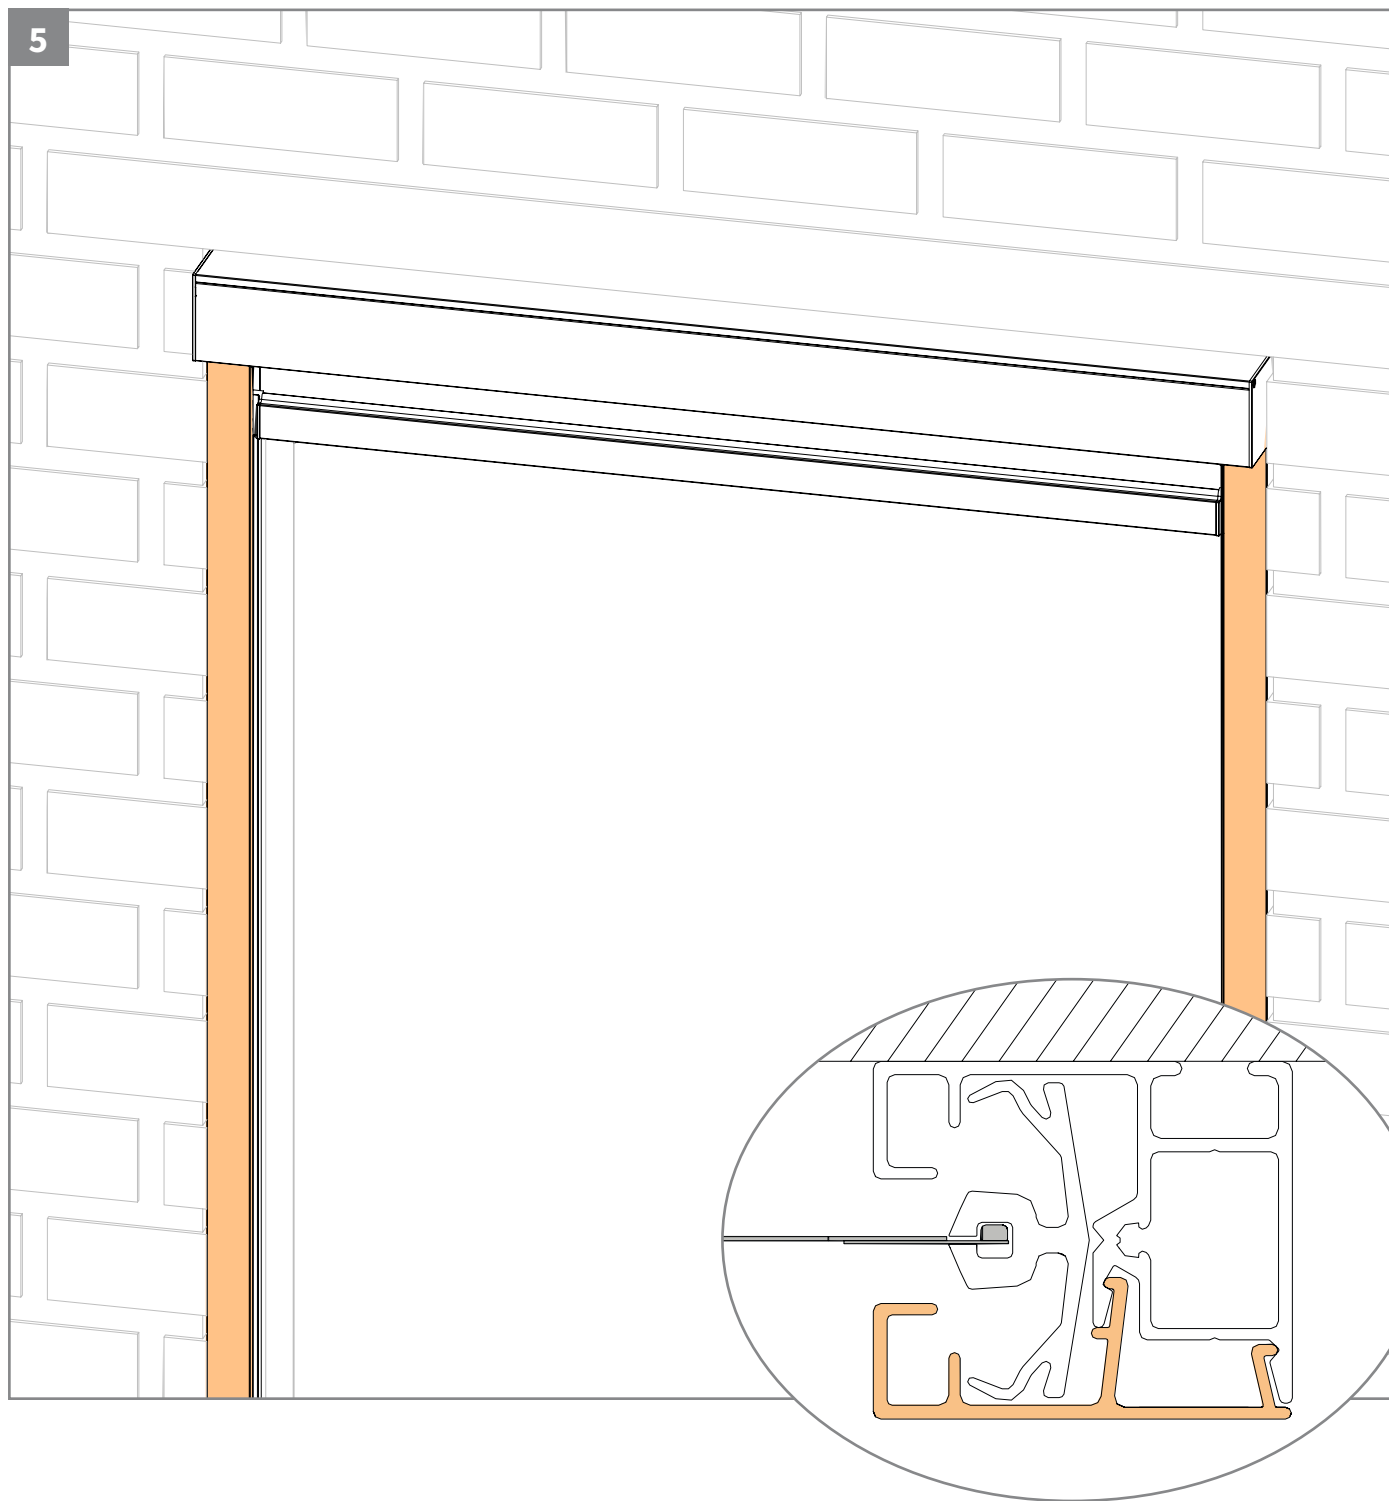

Controleer of de gevel vlak is

V550 Ritzscreen

V550 Ritzscreen

V550 Ritzscreen

6

V550 Ritzscreen

Option