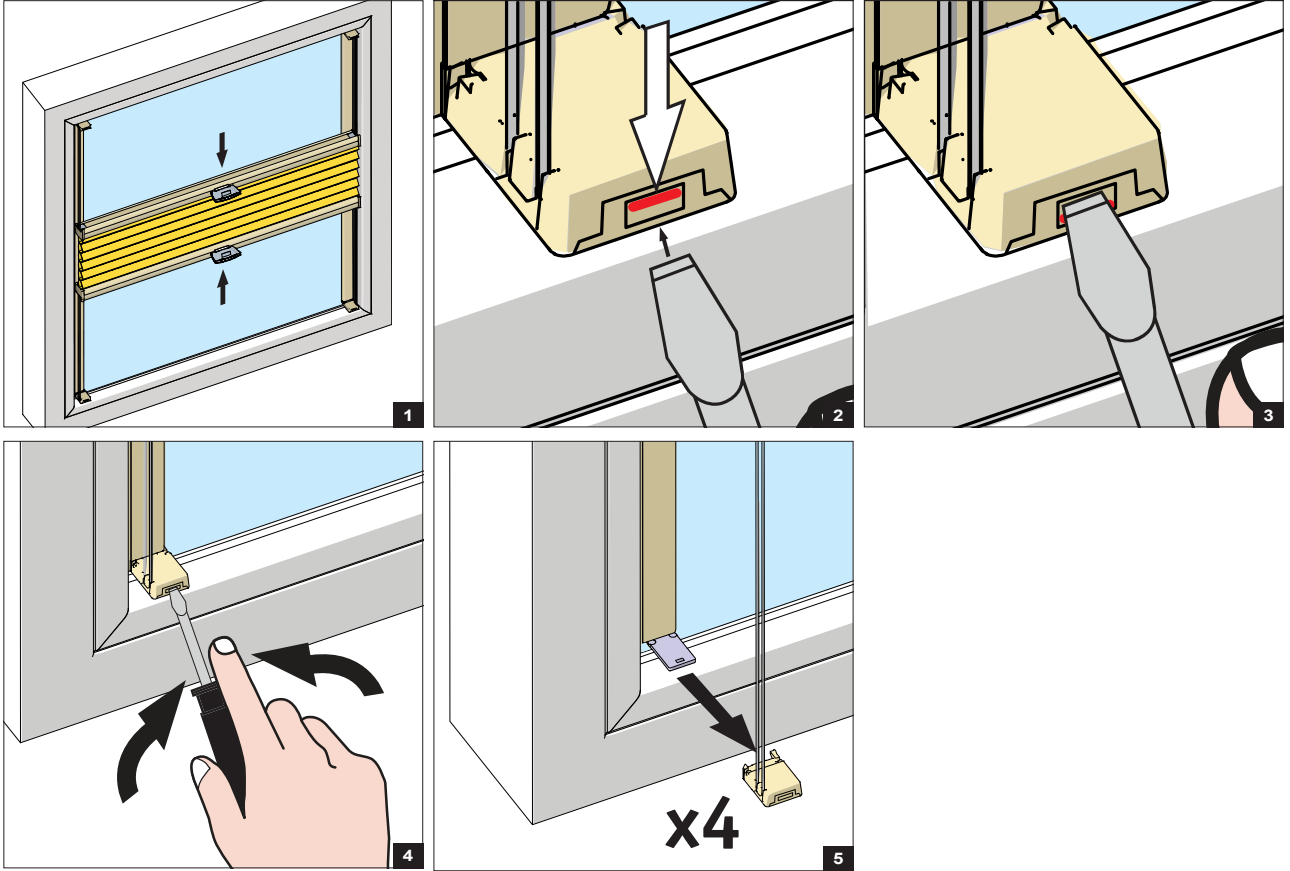

Installation and User's manual PB - GB

20-06-2019

De - mounting OnFace installation

Model
3242-a2
3322-a2
3372-a2

Installation and User's manual PB - GB

24-06-2019