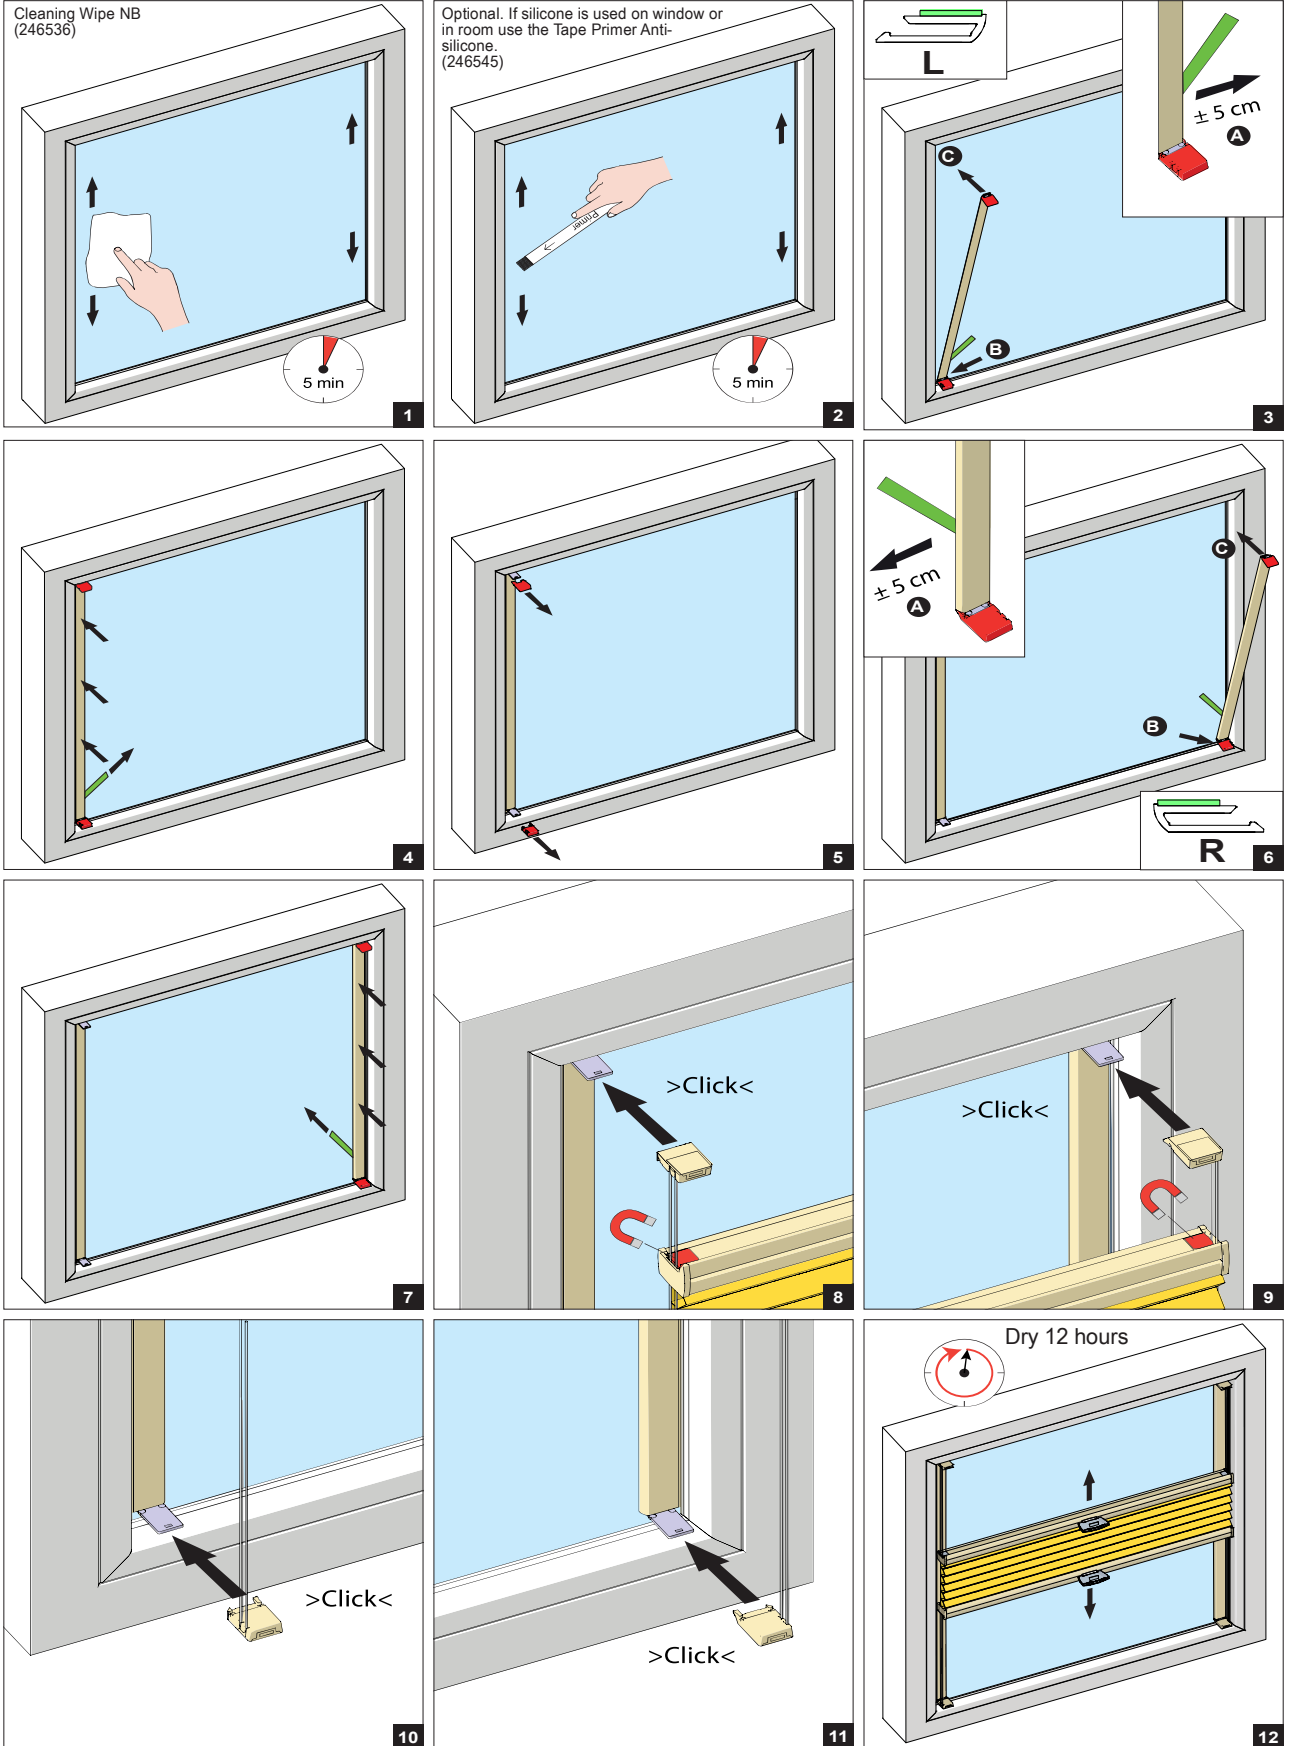

OnFace installation

Model
3242-a2
3322-a2
3372-a2

Do not damage the product when using a sharp knife to open the packaging!

Cleaning Wipe NB (246536)

Optional. If silicone is used on window or in room use the Tape Primer Anti-silicone. (246545)

Installation and User's manual PB - GB

20-06-2019

De - mounting OnFace installation

Model
3242-a2
3322-a2
3372-a2

Installation and User's manual PB - GB

24-06-2019